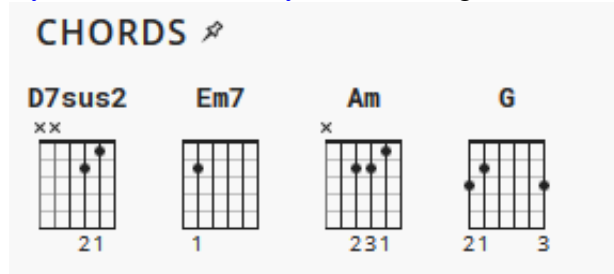

## Chord - Lyrics Yummy

By : [Justin Bieber](#) Key : [Dm](#) Tuning : E A D G B E Capo : 5th fret Key : Dm

[Intro]

D7sus2 Em7

[Chorus]

Yeah, you got that yummy-yum      D7sus2  
That yummy-yum, that yummy-yummy      Em7  
Yeah, you got that yummy-yum      D7sus2  
That yummy-yum, that yummy-yummy      Em7